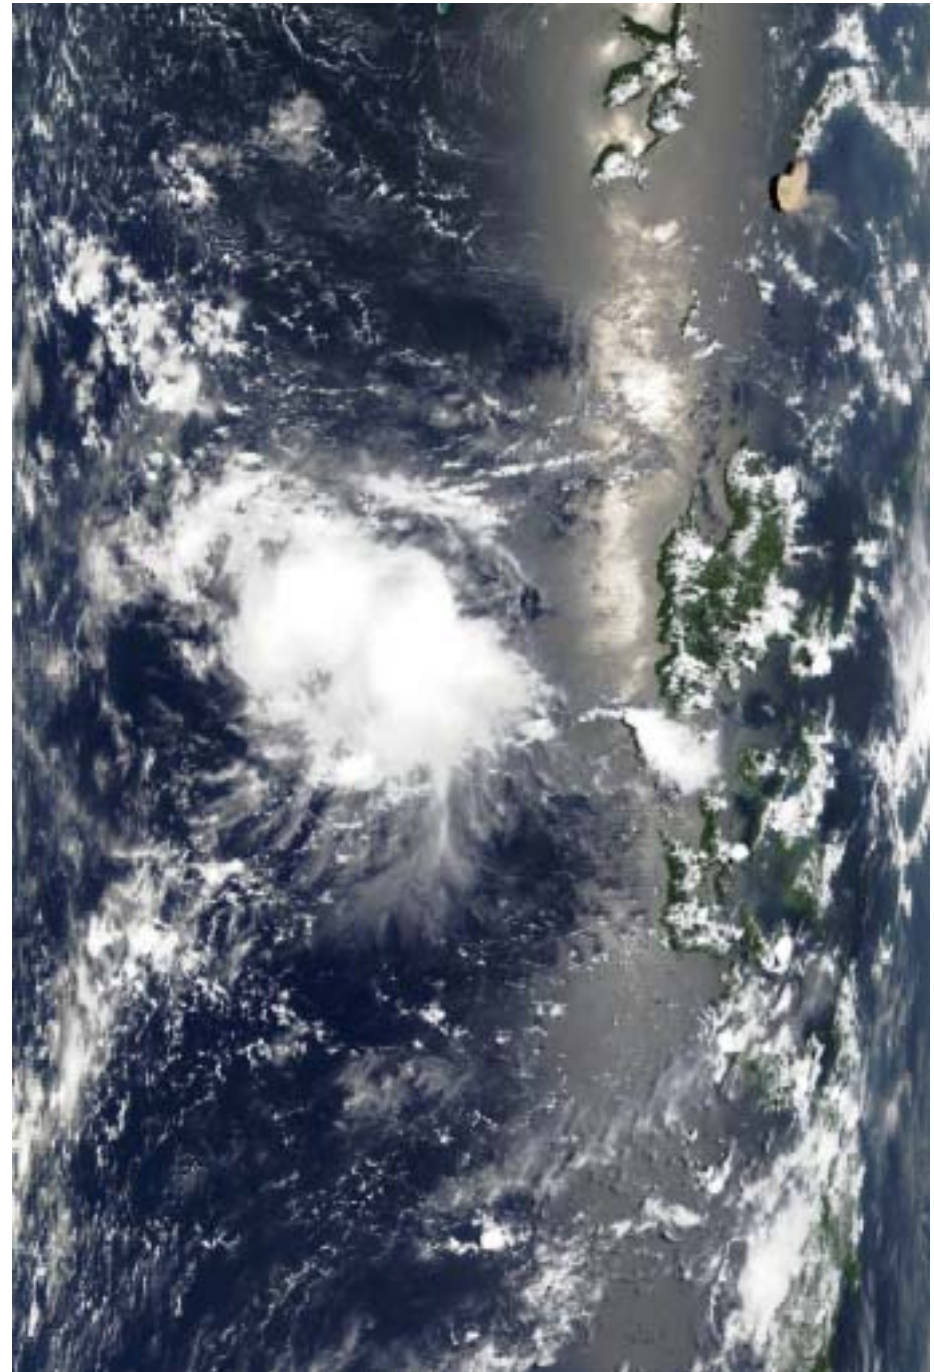

Sample MODIS granules over Australia

Terra, 8 Dec 2000, 0210 UTC

Tropical Cyclone Sam

Terra, 15 May 2001, 0225 UTC
Drought in Southwest WA

Terra, 1 Nov 2001, 0115 UTC
Fires and Smoke in QLD

Terra, 31 Dec 2001, 0000 UTC
Fires and Smoke in NSW

Terra, 5 Mar 2002, 0135 UTC

Flooding in Northwest WA

Terra, 4 May 2002, 0025 UTC

Fires and Smoke in VIC/TAS

Terra, 1 July 2002, 0100 UTC
Surface features SA/NSW/QLD

Aqua, 25 Sep 2002, 0450 UTC
Ruang Volcano and Sunlint

Terra, 30 May 2002, 0240 UTC

WA Coast