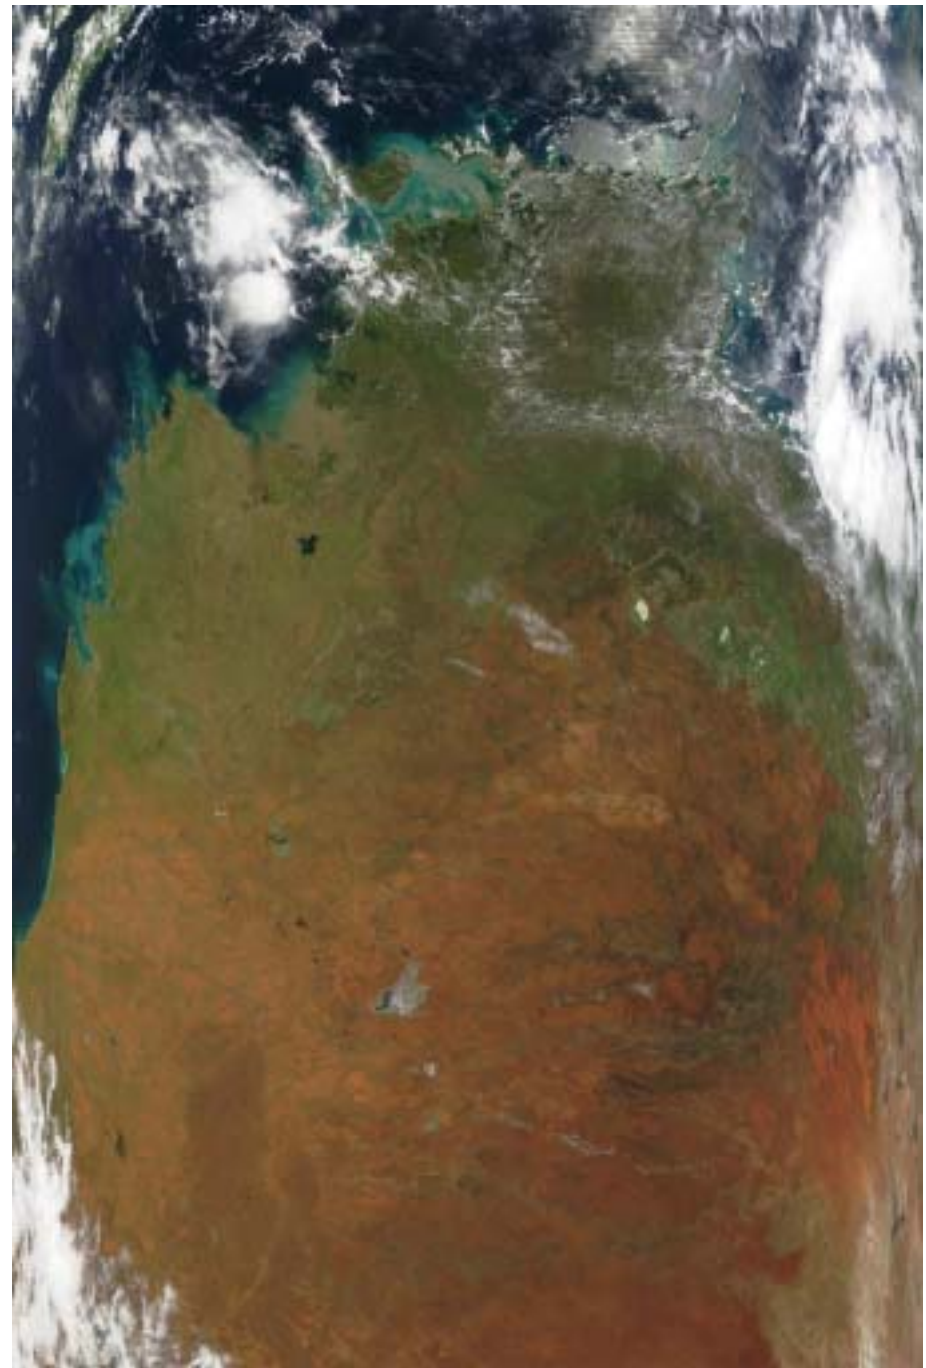

Sample MODIS granules over Australia

Terra, 8 Dec 2000, 0210 UTC

Tropical Cyclone Sam

Terra, 15 May 2001, 0225 UTC
Drought in Southwest WA

Terra, 1 Nov 2001, 0115 UTC
Fires and Smoke in QLD

Terra, 31 Dec 2001, 0000 UTC
Fires and Smoke in NSW

Terra, 5 Mar 2002, 0135 UTC

Flooding in Northwest WA

Terra, 4 May 2002, 0025 UTC

Fires and Smoke in VIC/TAS

Terra, 1 July 2002, 0100 UTC
Surface features SA/NSW/QLD

Aqua, 25 Sep 2002, 0450 UTC
Ruang Volcano and Sunlint

Terra, 30 May 2002, 0240 UTC

WA Coast