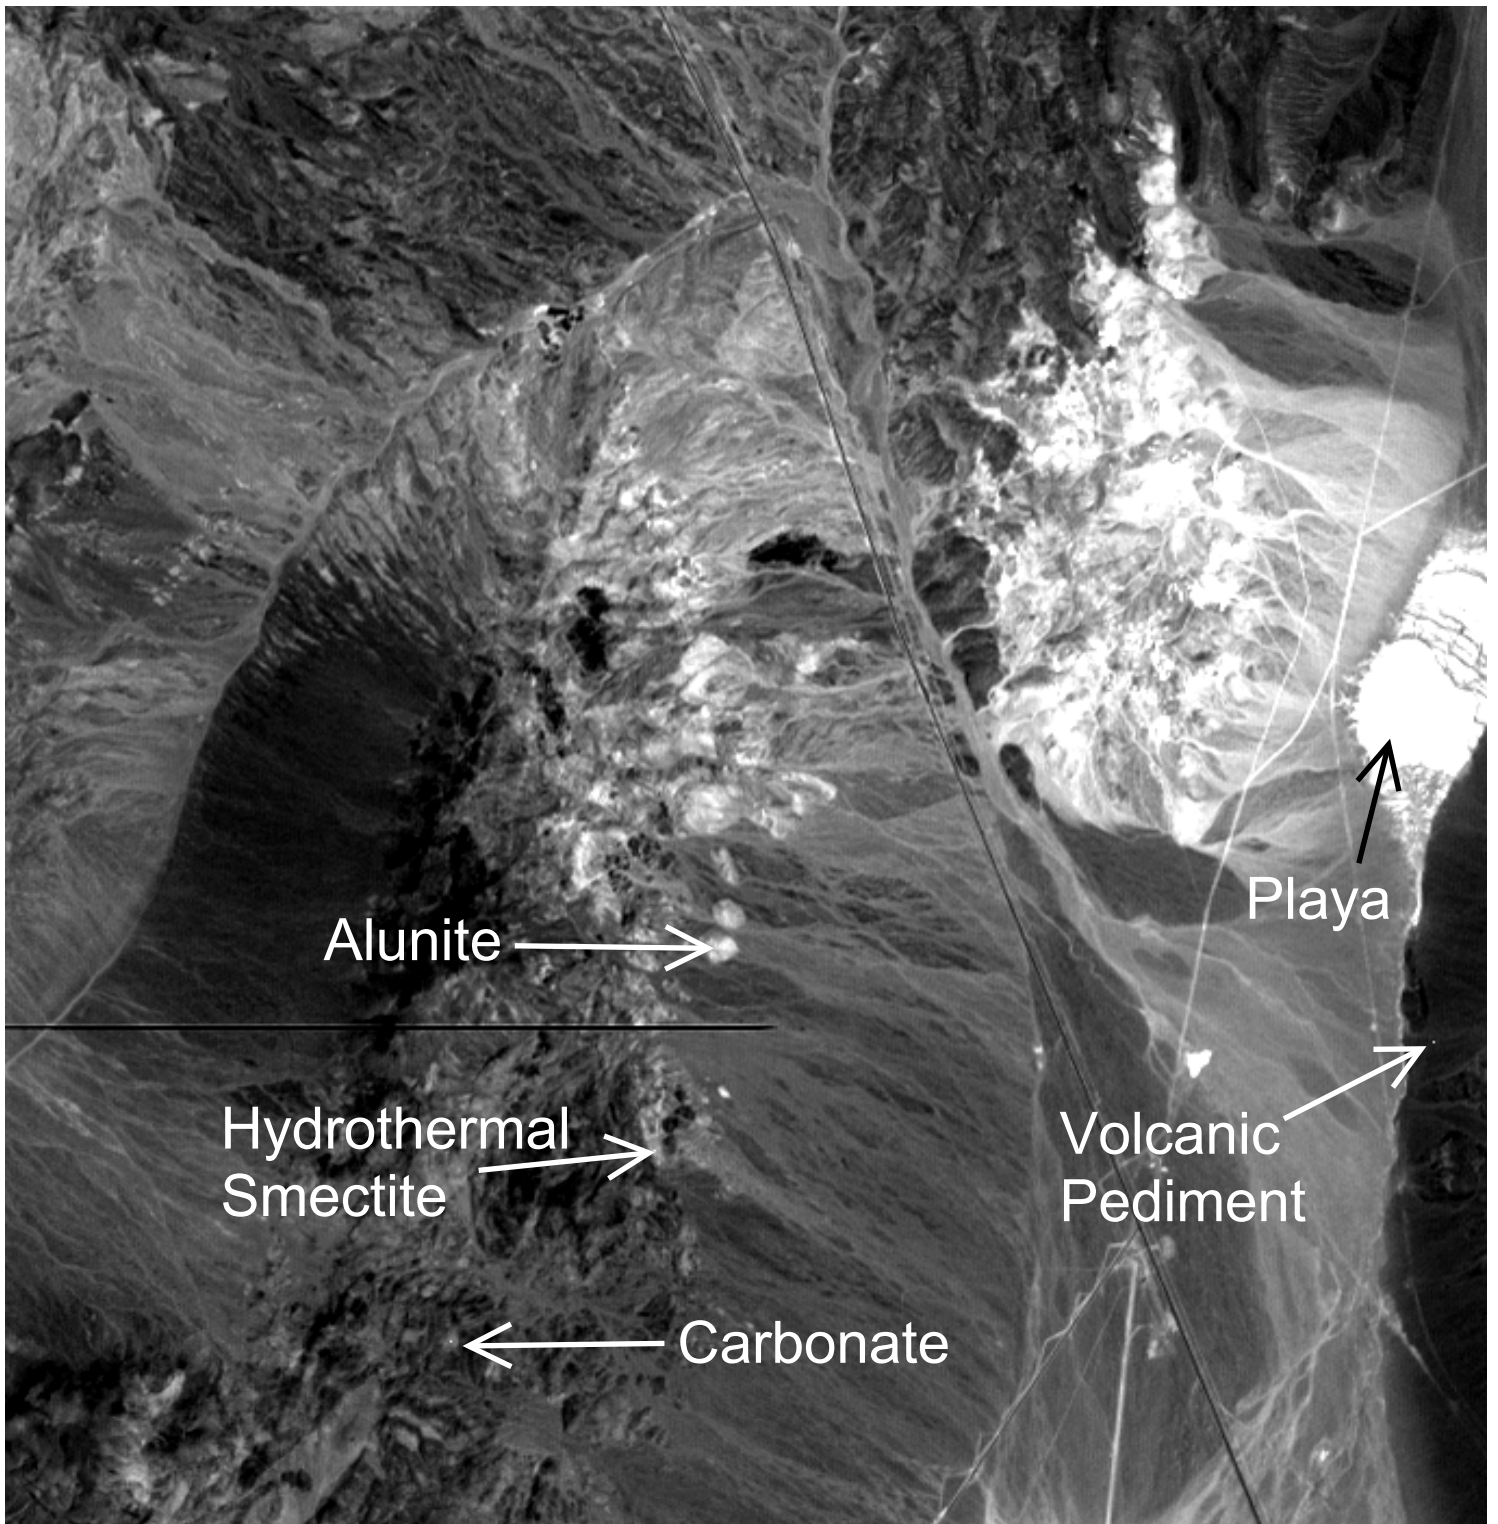

Hydrothermal Smectite, Cuprite Nevada

Spectra Location Map Cuprite, Nevada

0 2 km