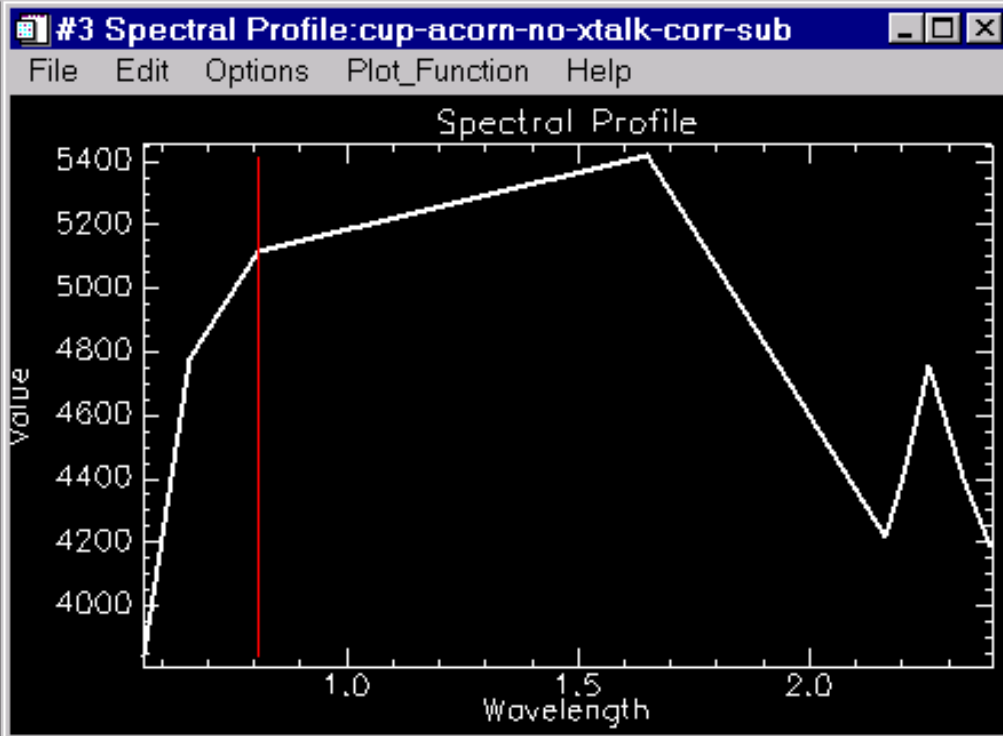

Hydrothermal Smectite, Cuprite Nevada

Spectra Location Map Cuprite, Nevada

0 2 km