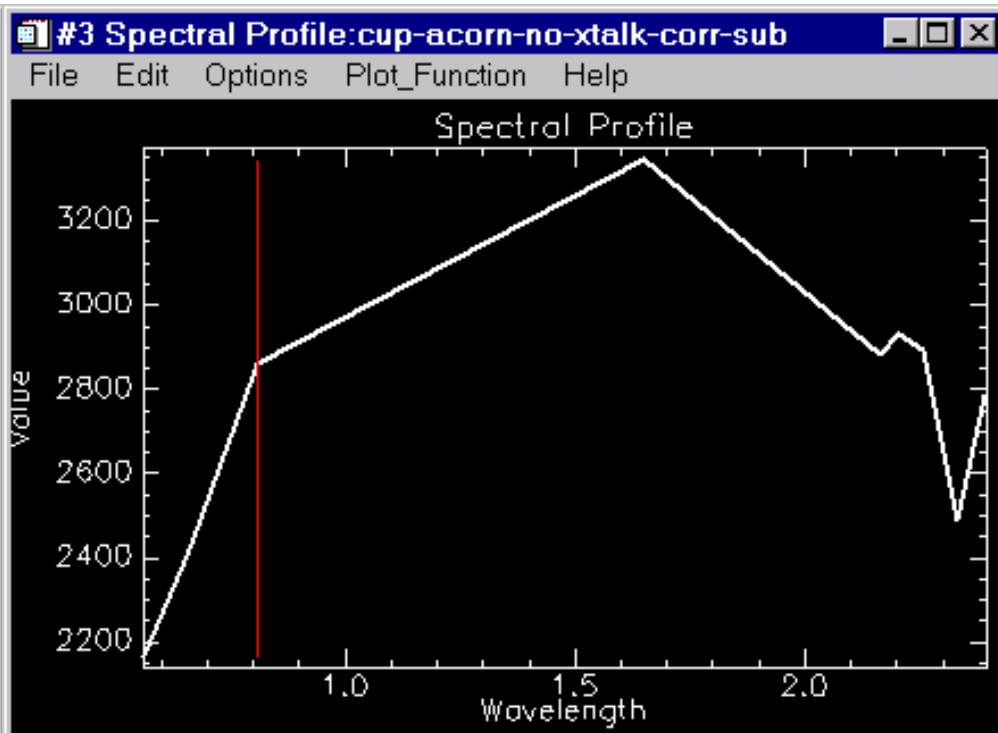

Hydrothermal Smectite, Cuprite Nevada

Spectra Location Map Cuprite, Nevada

0 2 km