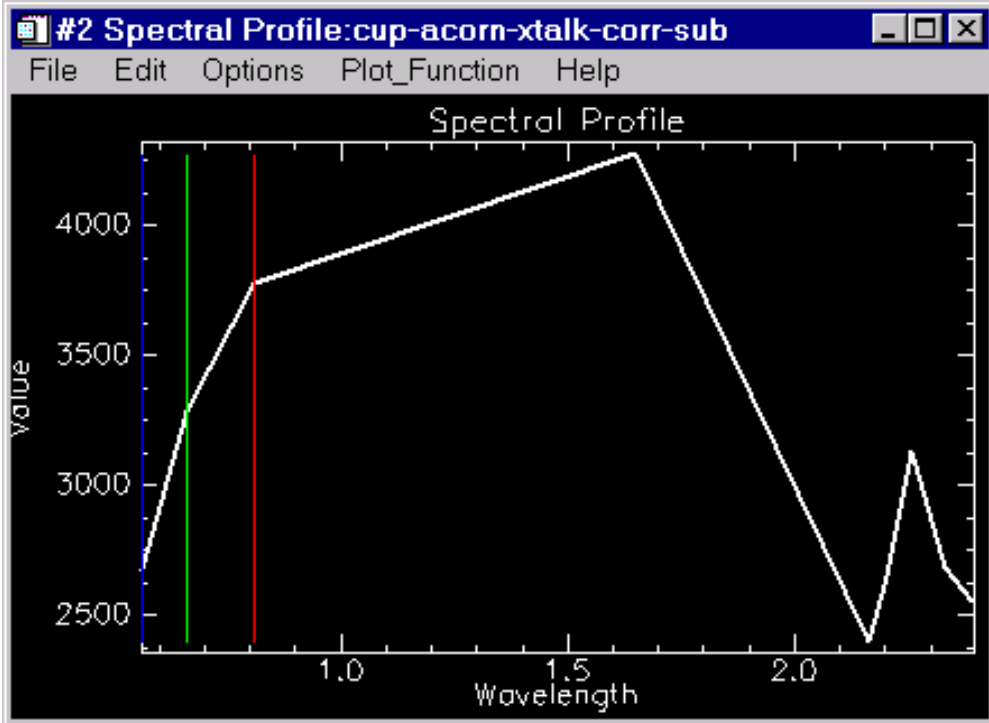

Hydrothermal Smectite, Cuprite Nevada

Spectra Location Map Cuprite, Nevada

0 2 km