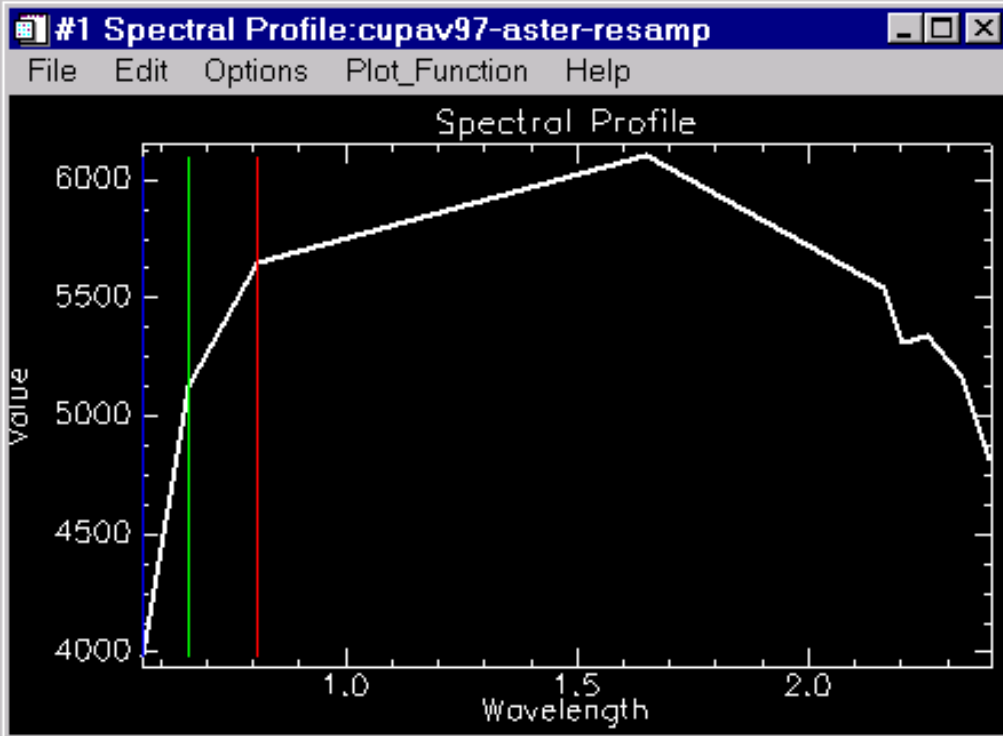

Hydrothermal Smectite, Cuprite Nevada

Spectra Location Map Cuprite, Nevada

0 2 km