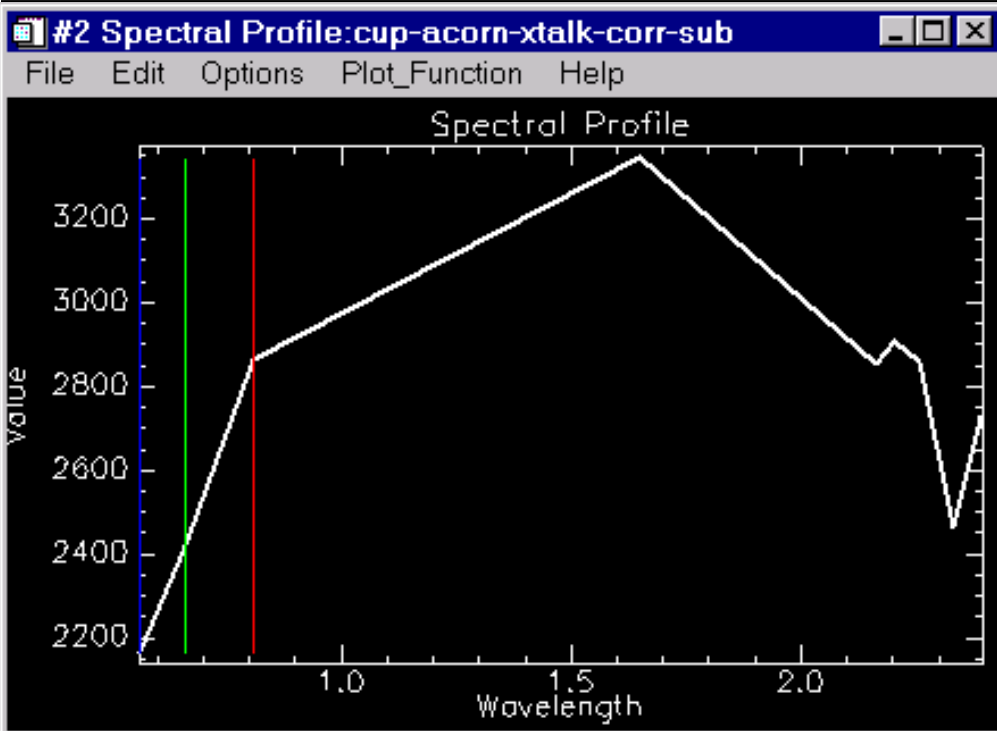

Hydrothermal Smectite, Cuprite Nevada

Spectra Location Map Cuprite, Nevada

0 2 km