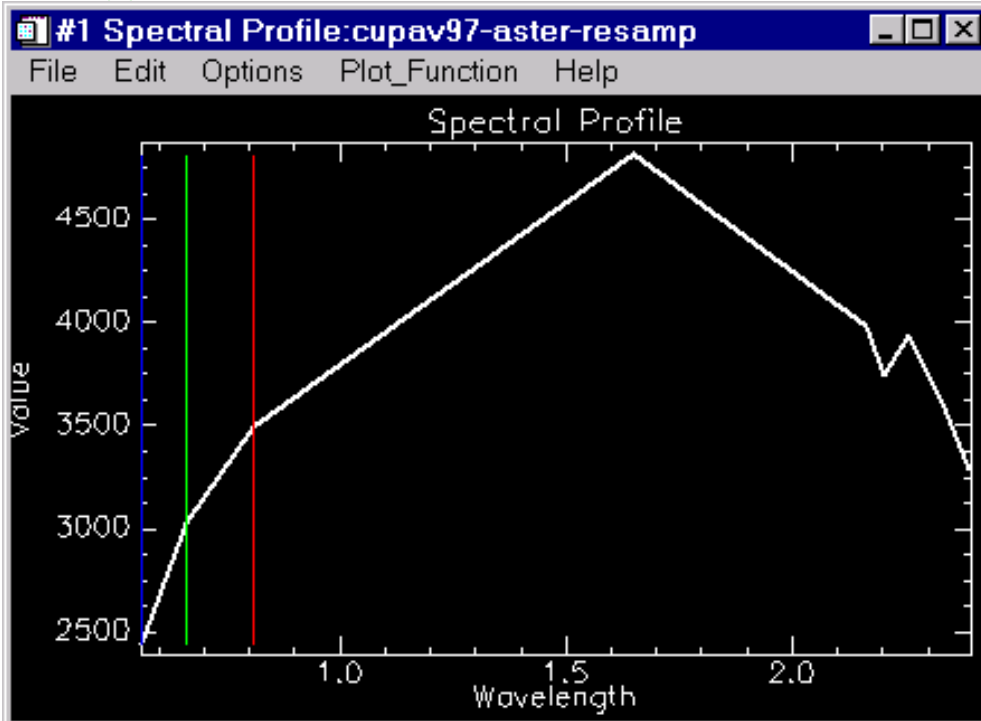

Hydrothermal Smectite, Cuprite Nevada

Spectra Location Map Cuprite, Nevada

0 2 km