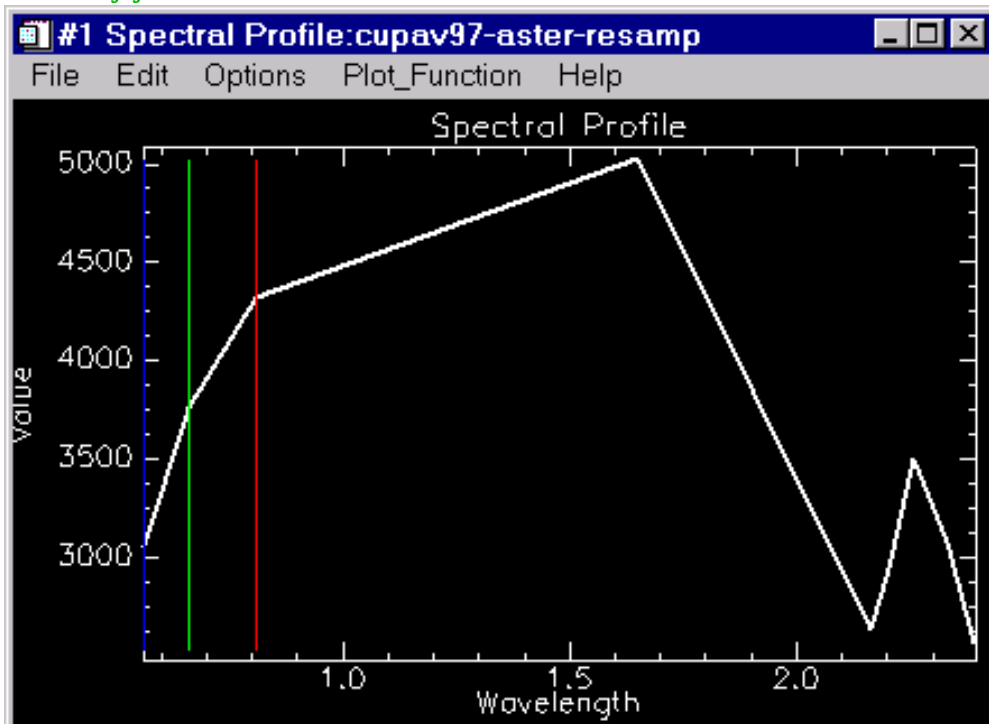

Hydrothermal Smectite, Cuprite Nevada

Spectra Location Map Cuprite, Nevada

0 2 km