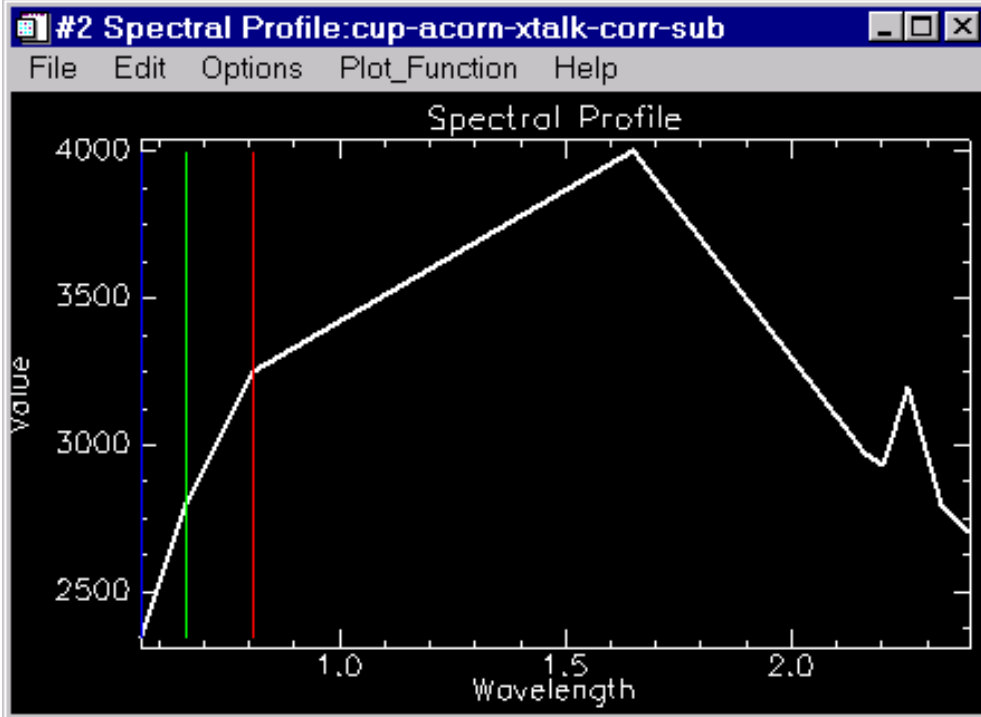

Hydrothermal Smectite, Cuprite Nevada

Spectra Location Map Cuprite, Nevada

0 2 km