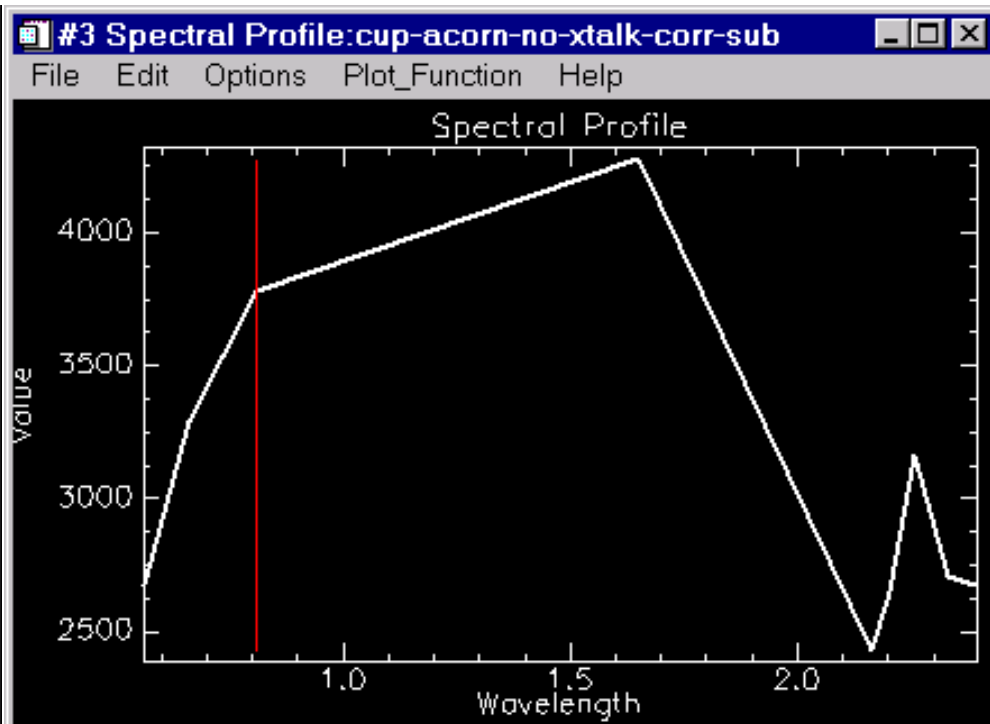

Hydrothermal Smectite, Cuprite Nevada

Spectra Location Map Cuprite, Nevada

0 2 km