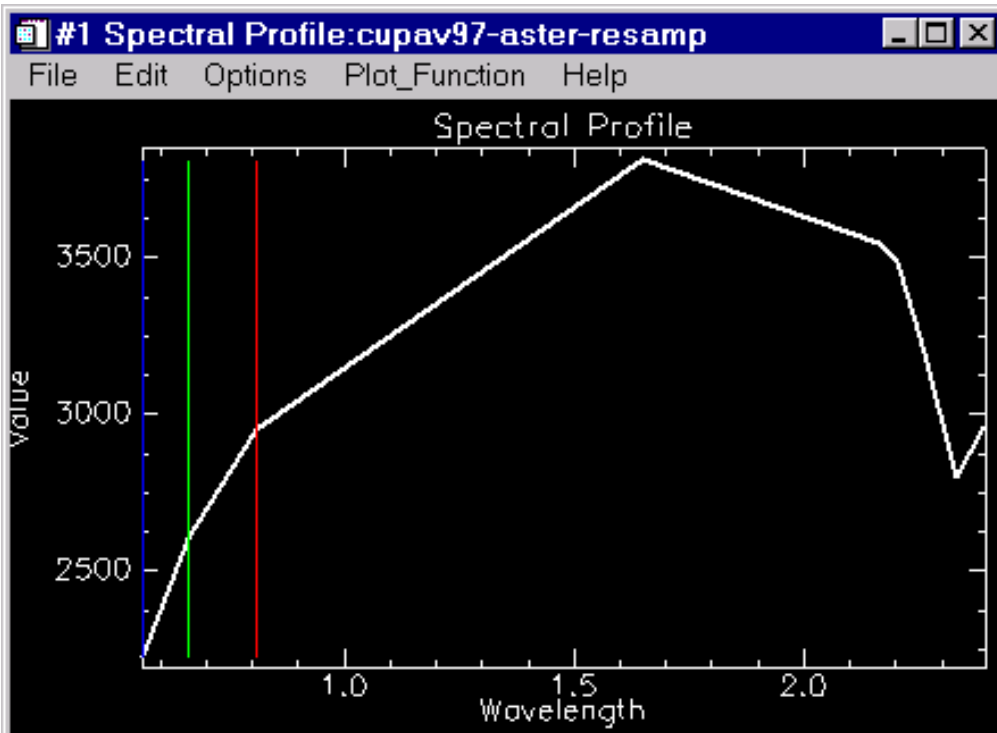

Hydrothermal Smectite, Cuprite Nevada

Spectra Location Map Cuprite, Nevada

0 2 km