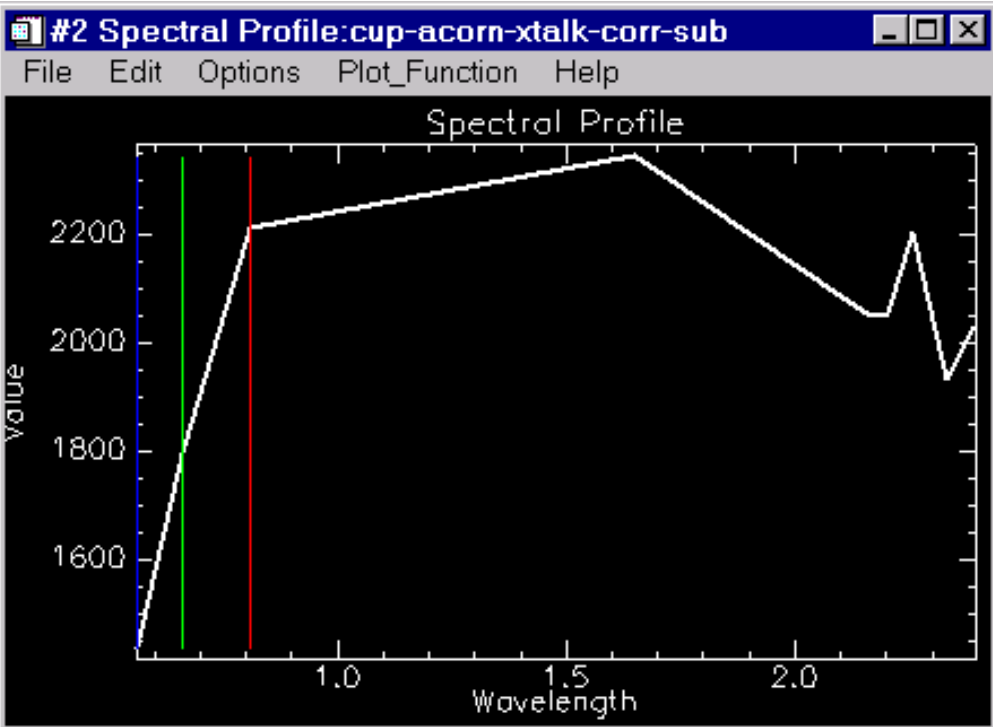

Hydrothermal Smectite, Cuprite Nevada

Spectra Location Map Cuprite, Nevada

0 2 km