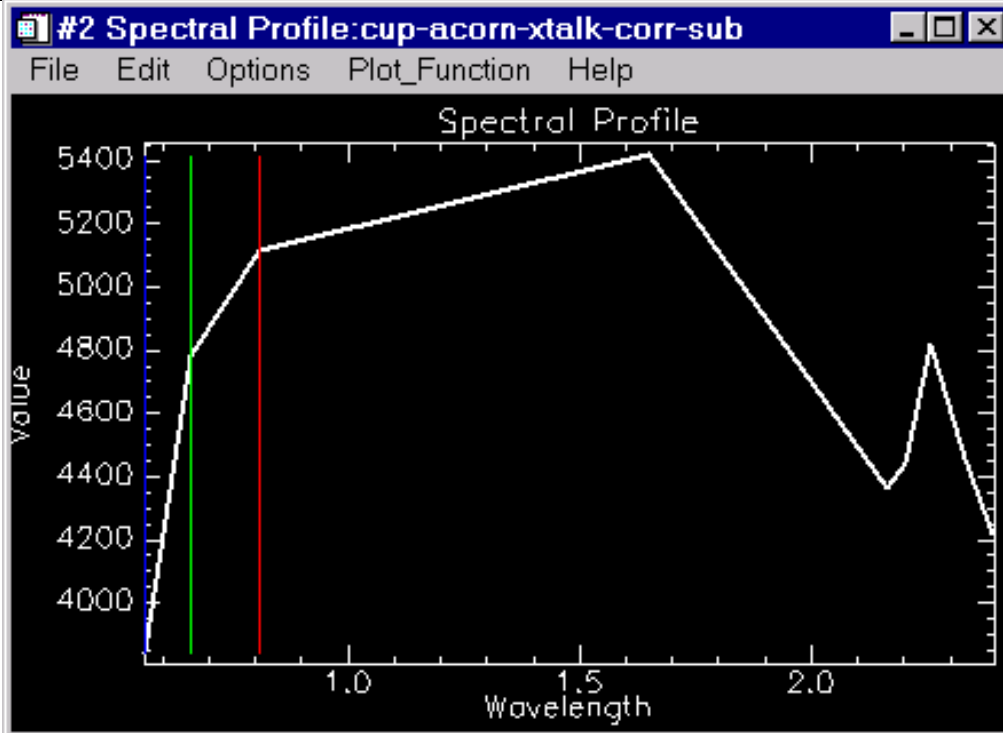

Hydrothermal Smectite, Cuprite Nevada

Spectra Location Map Cuprite, Nevada

0 2 km